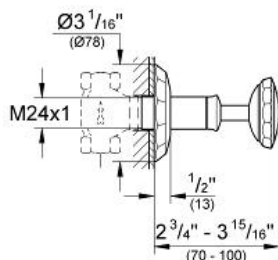

KENSINGTON
Volume Control Trim
MODEL # 19269EN0

Pure Freude an Wasser

GROHE America, Inc | 200 North Gary Avenue, Suite G, Roselle, IL 60172
Phone: +1 (800) 444-7643 | Fax: +1 (800) 225-2778 | us-customerservice@grohe.com

Product Description:
Volume Control Trim

Standard Specification:

- GROHE StarLight finish
- For use with Rough-In Valve (29 273) or (29 274)

Applicable Codes & Standards:

- Energy Policy Act of 1992
- ASME A112.18.1/CSA B125.1